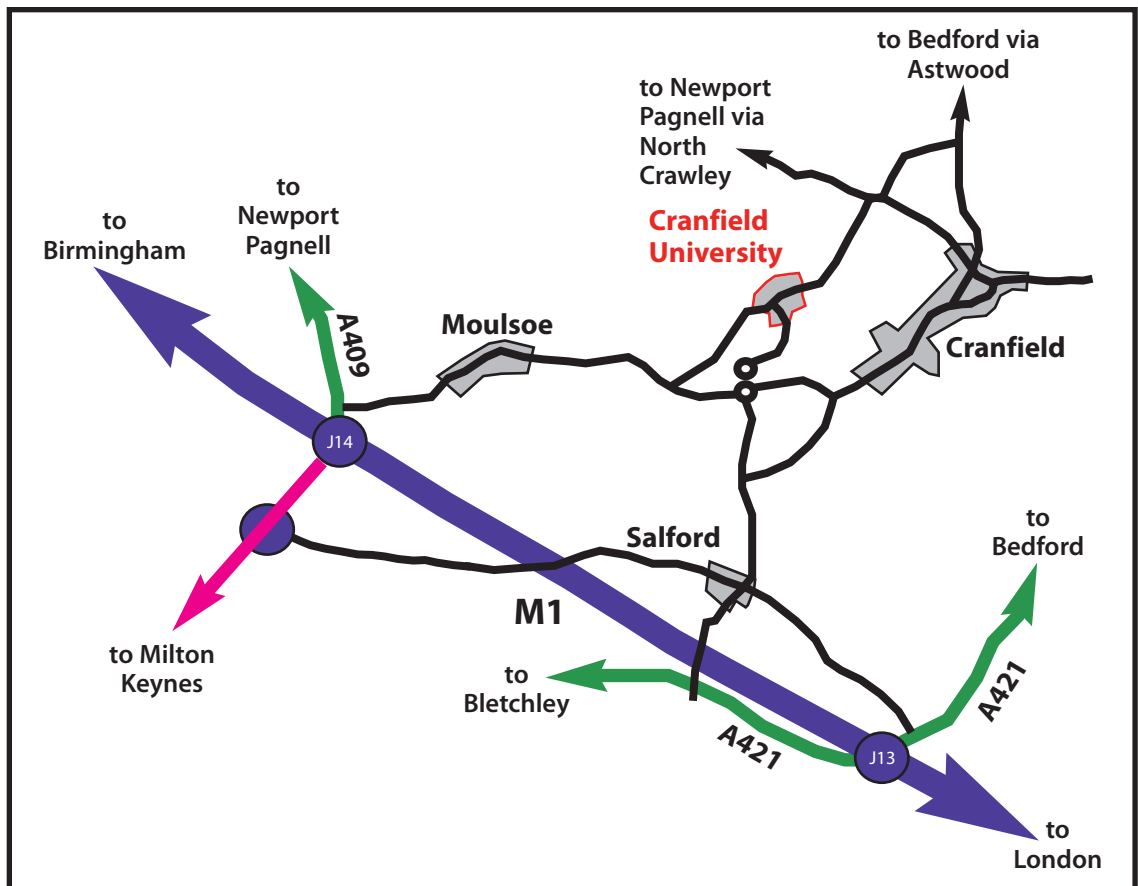

from Birmingham and the North

M1 south to junction 14. Take A509 in direction of Wellingborough, then immediately first right, proceed through Moulsoe, then turn left following signposts.

via Bedford

A428-A422 west to Astwood (7miles), then left following signposts. Or A421 south-west towards the M1. Right at roundabout at end of dual carriageway following signposts to Cranfield. On entering the village follow right turn signposted to Cranfield University.

By rail

- Bedford Midland Road on London St. Pancras - Leicester line.
- Milton Keynes Central on London Euston - North and North West line.

Both stations are 30 minutes from Cranfield University and taxis are available on arrival. For more information about train timetables please visit www.nationalrail.co.uk.

from London Gatwick Airport

Direct link to Bedford Station via First Capital Connect service (Thameslink route). For more information about London Gatwick Airport please visit www.gatwickairport.com.

from Birmingham Airport

Direct rail link from Birmingham International Station to Milton Keynes Central Station (Virgin Trains). For more information about Birmingham Airport please visit www.bhx.co.uk.

Where are we?

How to reach Cranfield