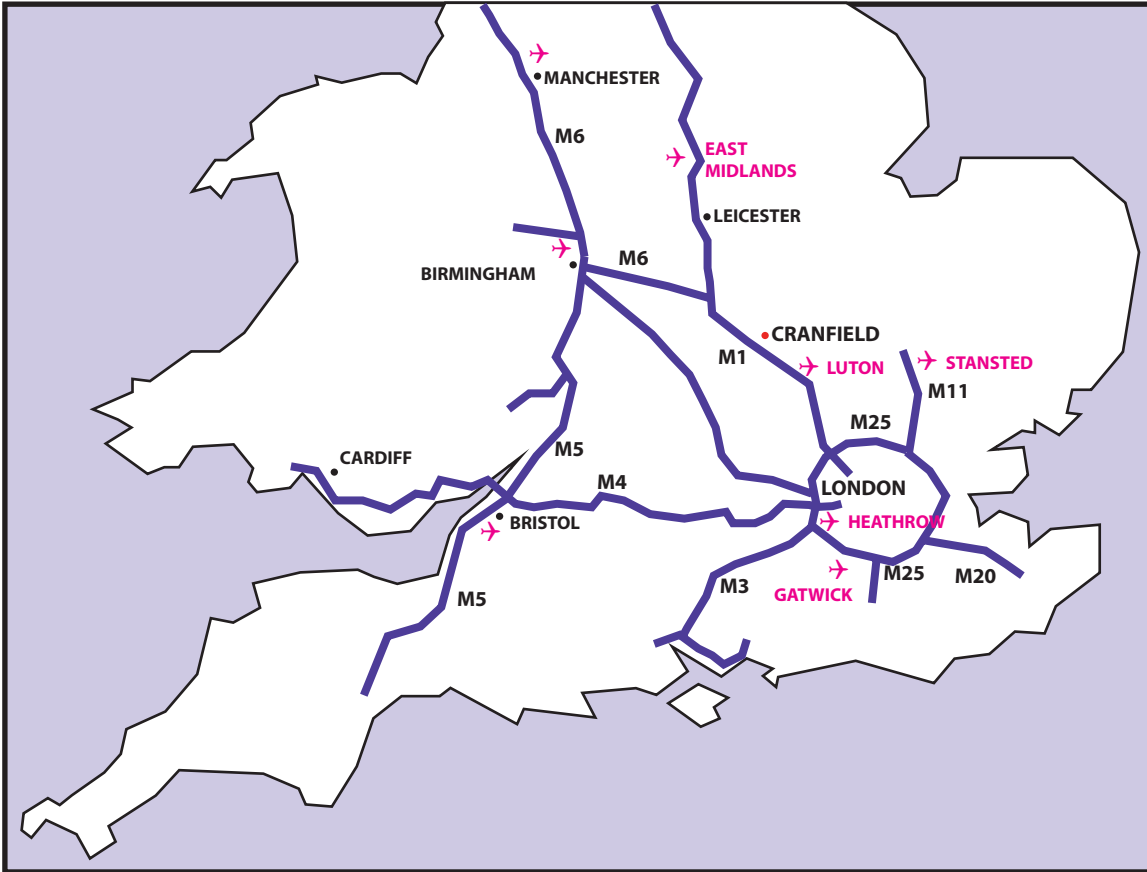

from Birmingham and the North

M1 south to junction 14. Take A509 in direction of Wellingborough, then immediately first right, proceed through Moulsoe, then turn left following signposts.

via Bedford

A428-A422 west to Astwood (7miles), then left following signposts. Or A421 south-west towards the M1. Right at roundabout at end of dual carriageway following signposts to Cranfield. On entering the village follow right turn signposted to Cranfield University.

Heathrow Express train to Paddington, London Underground to King's Cross/St Pancras, then train to Bedford from St Pancras International. Alternatively London Underground to Leicester Square then Euston, trains to Milton Keynes. For more information about London Heathrow Airport airport please visit www.heathrowairport.com.

from London Gatwick Airport

Direct link to Bedford Station via First Capital Connect service (Thameslink route). For more information about London Gatwick Airport please visit www.gatwickairport.com.

from Birmingham Airport

Direct rail link from Birmingham International Station to Milton Keynes Central Station (Virgin Trains). For more information about Birmingham Airport please visit www.bhx.co.uk.

Where are we?

How to reach Cranfield