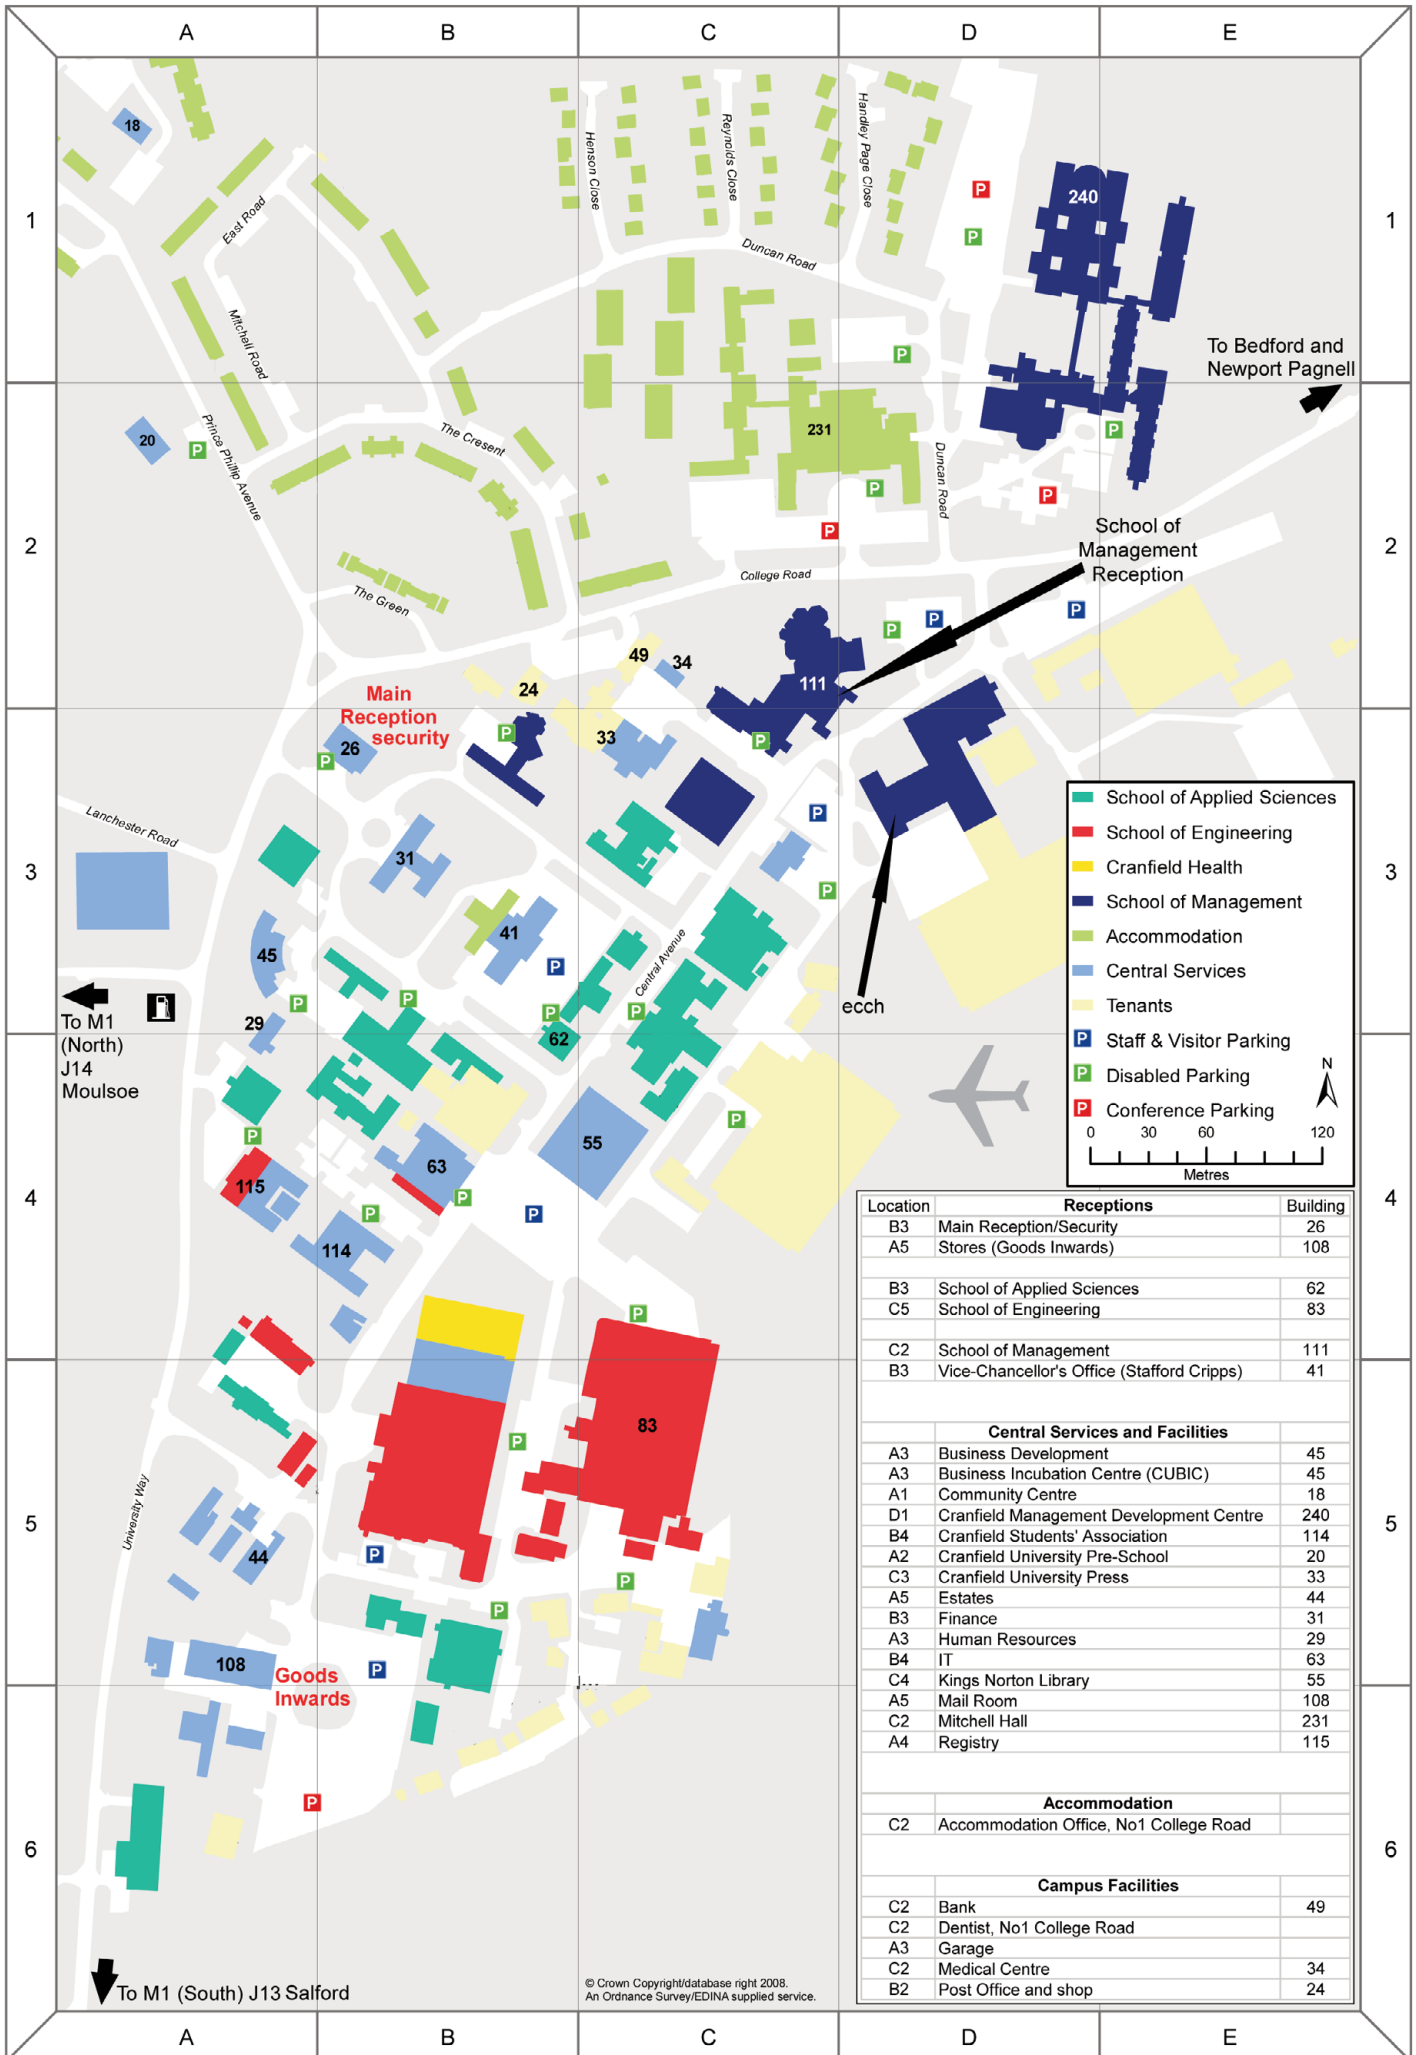

Campus map

■	School of Applied Sciences
■	School of Engineering
■	Cranfield Health
■	School of Management
■	Accommodation
■	Central Services
■	Tenants
P	Staff & Visitor Parking
P	Disabled Parking
P	Conference Parking

0 30 60 120
Metres

Location	Receptions	Building
B3	Main Reception/Security	26
A5	Stores (Goods Inwards)	108
B3	School of Applied Sciences	62
C5	School of Engineering	83
C2	School of Management	111
B3	Vice-Chancellor's Office (Stafford Cripps)	41
Central Services and Facilities		
A3	Business Development	45
A3	Business Incubation Centre (CUBIC)	45
A1	Community Centre	18
D1	Cranfield Management Development Centre	240
B4	Cranfield Students' Association	114
A2	Cranfield University Pre-School	20
C3	Cranfield University Press	33
A5	Estates	44
B3	Finance	31
A3	Human Resources	29
B4	IT	63
C4	Kings Norton Library	55
A5	Mail Room	108
C2	Mitchell Hall	231
A4	Registry	115
Accommodation		
C2	Accommodation Office, No1 College Road	
Campus Facilities		
C2	Bank	49
C2	Dentist, No1 College Road	
A3	Garage	
C2	Medical Centre	34
B2	Post Office and shop	24